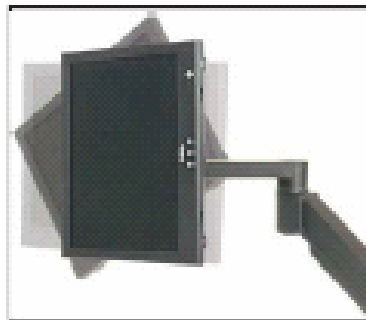

KDS LCD Wall/Desk Radial Mount

24-inches of extension

Pivots from landscape to portrait

Folds into 3-inches of space

Features

- Extends up to 24-inches, with a 16-inch vertical range.
- Tilt monitor up to 200 degrees.
- Includes FLEXmount™ - 6 mounting options in one kit!
- Compatible with all VESA monitors. Includes VESA mounting plates.
- Supports monitors from 7.5 to 22 pounds.
- Cables are routed beneath arm.
- Made in USA.